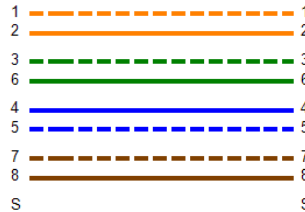

Worst Case Margin Worst Case Value