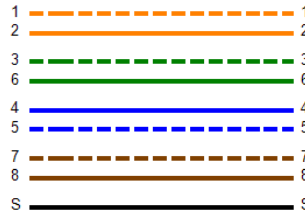

Wire Map (T568B)
PASS