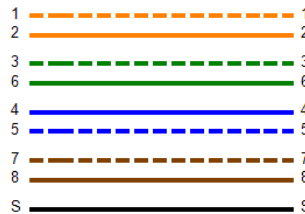

Worst Case Margin Worst Case Value