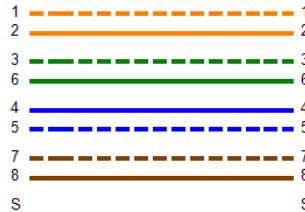

Wire Map (T568B)
PASS